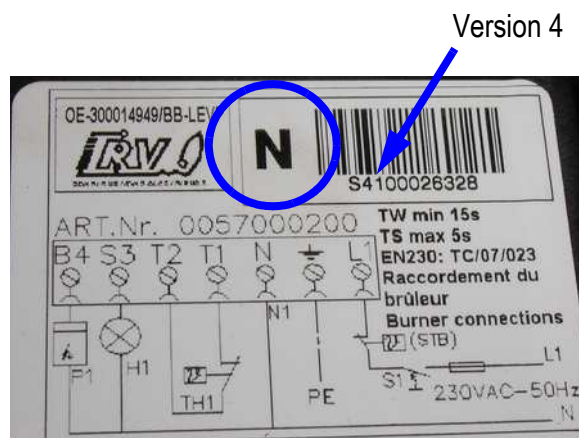

### 2. Identification

Burners equipped with the new version of Black Box are identified by the letter "N" and the version number "2" on the nameplate: