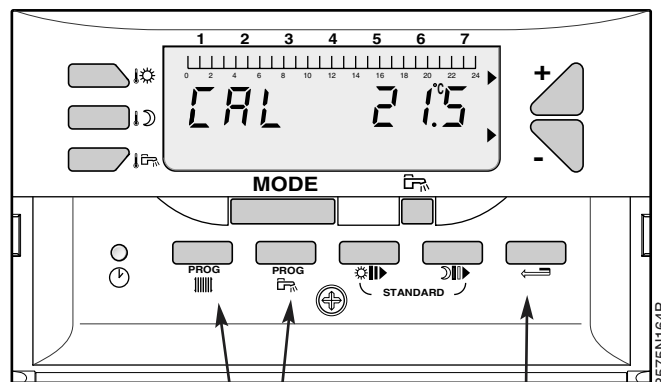

New box **FM 50**
for **City** and **GT 120**

Inverted
keys

New
Return key