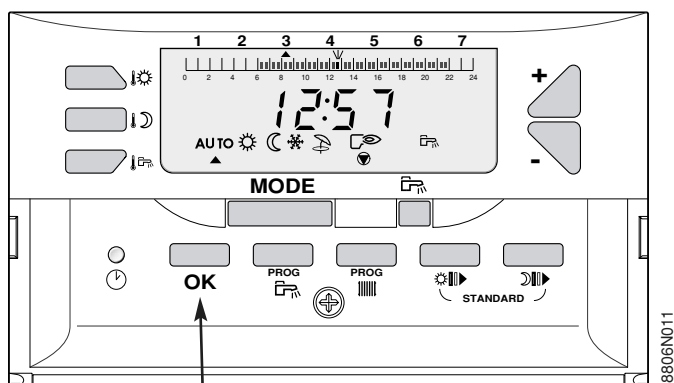

Info Technique

F - 67580 MERTZWILLER

Technical
Information

Rubric n° 6
The regulators

Wall hung gas boilers City and GT 120 Easymatic

Remote control Easymatic

No. IT2391

Date: 12/05/2003

Box **AD136** is replaced with box **FM 50**.

Difference between the two boxes :

- standardization of the remote control Easymatic :
  - the same module equips wall hung gas boilers City and GT 120 Easymatic
  - the box FM 50 can be used in repairing City and GT 120 Easymatic
- improvement of programming :
  - the "OK" key of Easymatic AD136 has been suppressed,
  - a Return key is added to Easymatic FM 50 : it allows to go back when a programming error has been made in time programming.

All other functions remain unchanged.

The price remains the same : 191,30 Euros.

Available : end of May 2003

Old box **AD 136**
suppressed

OK key
suppressed