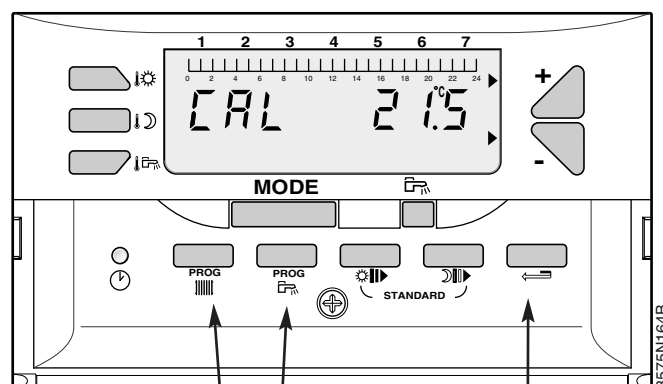

Tasten
getauscht

Neue
Zurück-Taste

Info Technique

F - 67580 MERTZWILLER

Technical
Information

Rubric n° 6
The regulators

Wall hung gas boilers City and GT 120 Easymatic

Remote control Easymatic